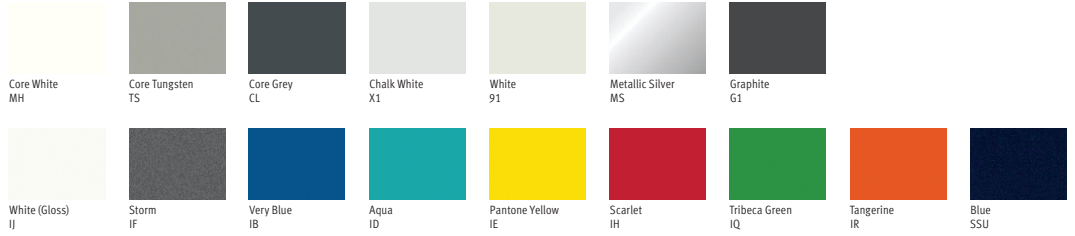

HermanMiller

Genus Tables™ CMF chip chart

Finish Round Table

Finish Flip-top Table

Laminate

Melamine

Veneer